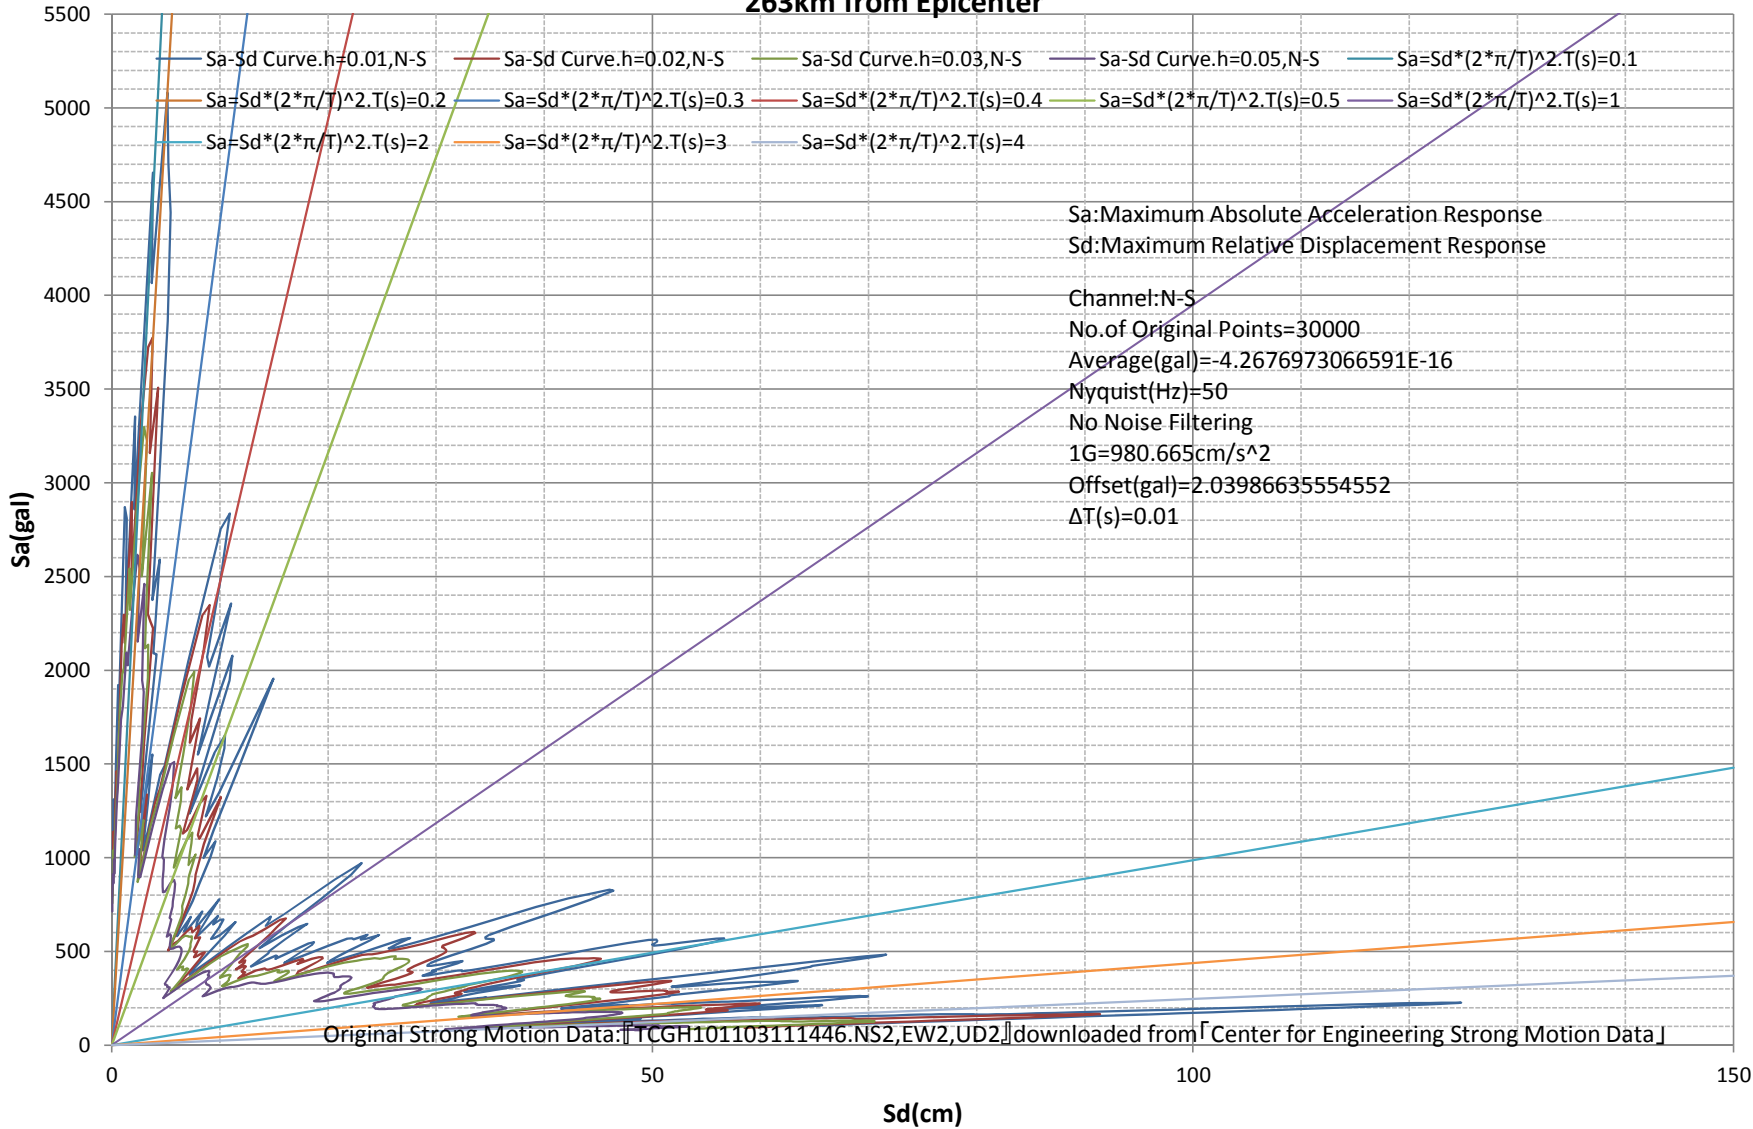

Sa-Sd Curve
M9.0 Japan, Tohoku Earthquake of 11 Mar 2011
Station:OOTAWARA-TCGH10. 36.8578N,140.0225E.Google Maps URL:<http://g.co/maps/pf2xn>
263km from Epicenter

Sa-Sd Curve
M9.0 Japan, Tohoku Earthquake of 11 Mar 2011
Station:OOTAWARA-TCGH10. 36.8578N,140.0225E.Google Maps URL:<http://g.co/maps/pf2xn>
263km from Epicenter